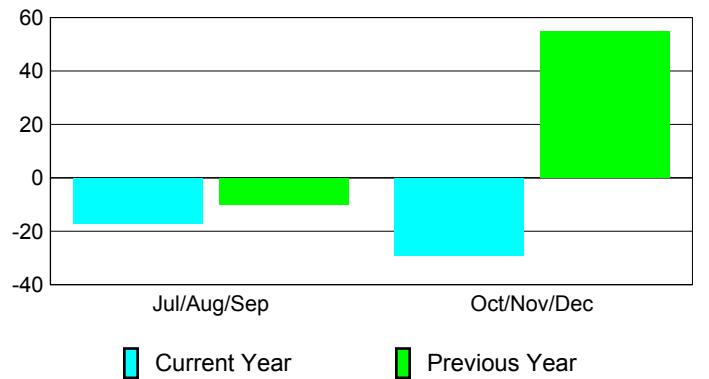

Comparison of Membership Gain/Loss

Current Year Compared to the Previous Year