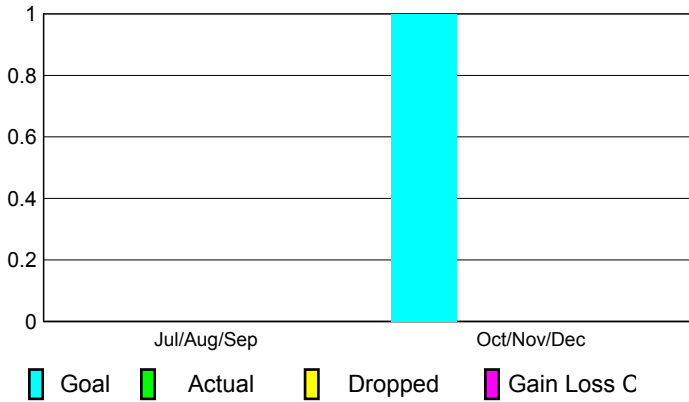

2010-2011 GMT Reports for District (or Undistricted) **District 43 K**

GMT: **Doctor DENNIS D COBLER**

Location: **KENTUCKY**

GMT CA: **1**

CLUBS

Club Results
2010-2011

Clubs
2009-2010

Month	New Club Goal	Actual New Clubs	Actual Dropped Clubs	Gain/Loss of Clubs	Gain/Loss of Clubs
Jul/Aug/Sep	0	0	0	0	0
Oct/Nov/Dec	1	0	0	0	2
Totals	1	0	0	0	2

Club Results 2010-2011

Goal, New, Dropped, Gain/Loss

Comparison of Club Gain/Loss

Current Year Compared to the Previous Year

YTD Status Quo Clubs 2010-2011

Status Quo Clubs Compared to Status Quo Members

MEMBERSHIP