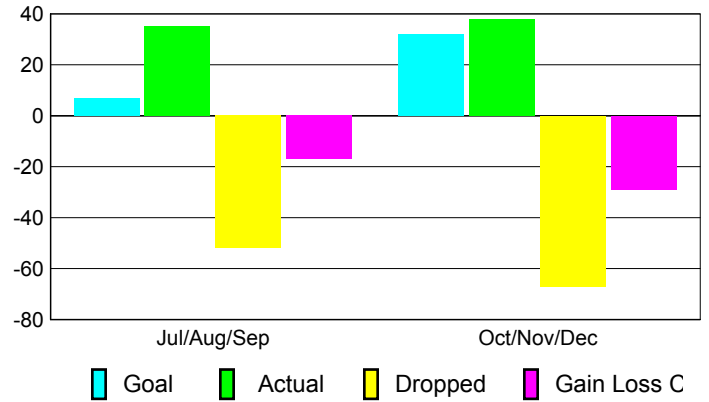

Membership Results 2010-2011

Goal, New, Dropped, Gain/Loss